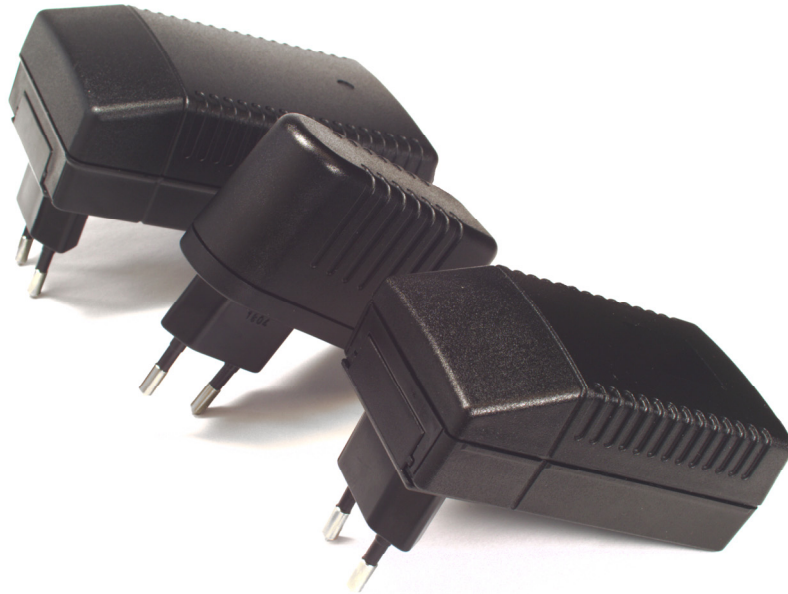

## Wall power supply

### Your wall power supply for AVT cameras.

The FRIWO high-quality wall power supply is ideal use with of AVT cameras. It provides continuous 12 V DC power with short-circuit protection. Due to the set of all country mains plugs for the 15 W and 30 W versions the power supplies are usable worldwide. In countries with mains plugs which are not covered by EURO, UK and USA/Japan mains plug types, the IEC adapter with the 2-pin IEC 320 C8 socket provides a standardized alternative.

#### Highlights

- Input voltage 100-240 V AC, 50-60 Hz
- Output voltage 12V DC (8 W, 15 W or 30 W)
- Constant voltage, current limited
- interchangeable primary adapters (15 W and 30 W version)
- Small size
- Continuously supply short-circuit proof

## Technical Specifications

Feature	8 W Version	15 W Version	30 W Version
Input voltage	100-240 V AC, 50-60 Hz		
Output voltage	12 V DC		
Permissible load I <sub>out</sub>	up to 0.7 A	up to 1.25 A	up to 2.5 A
Power	8 W	15 W	30 W
Ambient temperature	0°C...+40°C (full nominal load)		
Size (L x W x H)	80 x 29 x 74 mm	34 x 52 x 88 mm (+ primary adapter)	39 x 68 x 105 mm (+ primary adapter)
Mass	110 g	160 g	255 g
Degree of protection	IP20 (IEC60529)		
Standards, certifications	CE (in compliance with EMC directive and low-voltage directive) UL 60950 FCC 47 part 15		
Safety, protection	Protection class II (EN 60950) Extra low safety potential SELV (EN 60950, VDE 0100 Part 410)		
Included accessories		FRIWO interchangeable mains plug system: EURO, UK, USA/Japan, IEC, IEC power cable	