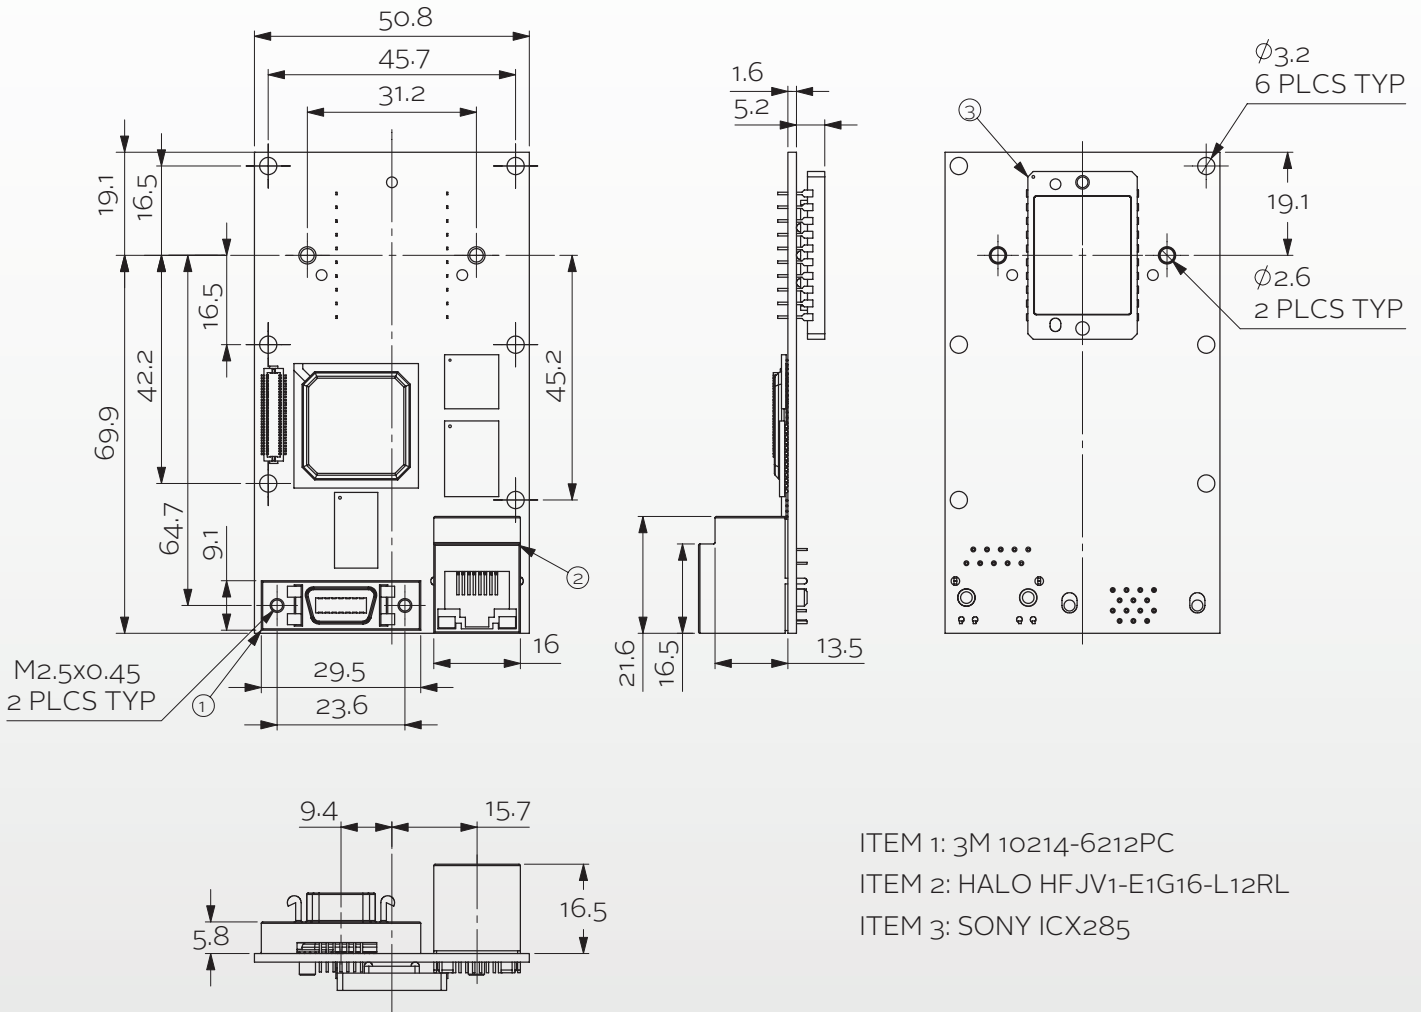

Portrait sensor and vertical connector

All data in this document is subject to change without notice. All texts, pictures and graphics are protected by copyright and other laws protecting intellectual property.

Copyright © 12/2014 Allied Vision Technologies GmbH

All rights reserved.

www.alliedvision.com | info@alliedvision.com