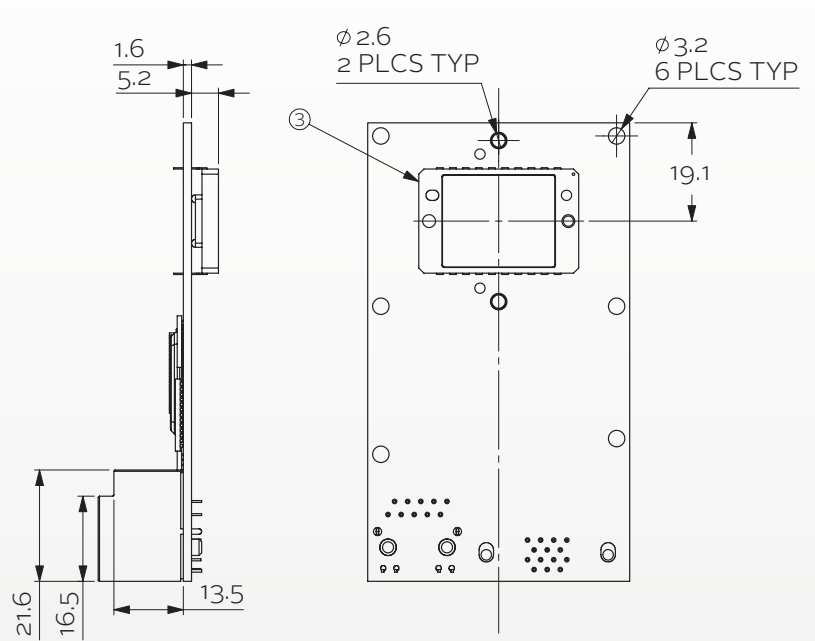

Landscape sensor and vertical connector

- ITEM 1: 3M 10214-6212PC
- ITEM 2: HALO HFJV1-E1G16-L12RL
- ITEM 3: SONY ICX285

All data in this document is subject to change without notice. All texts, pictures and graphics are protected by copyright and other laws protecting intellectual property.

Copyright © 12/2014 Allied Vision Technologies GmbH

All rights reserved.

www.alliedvision.com | info@alliedvision.com