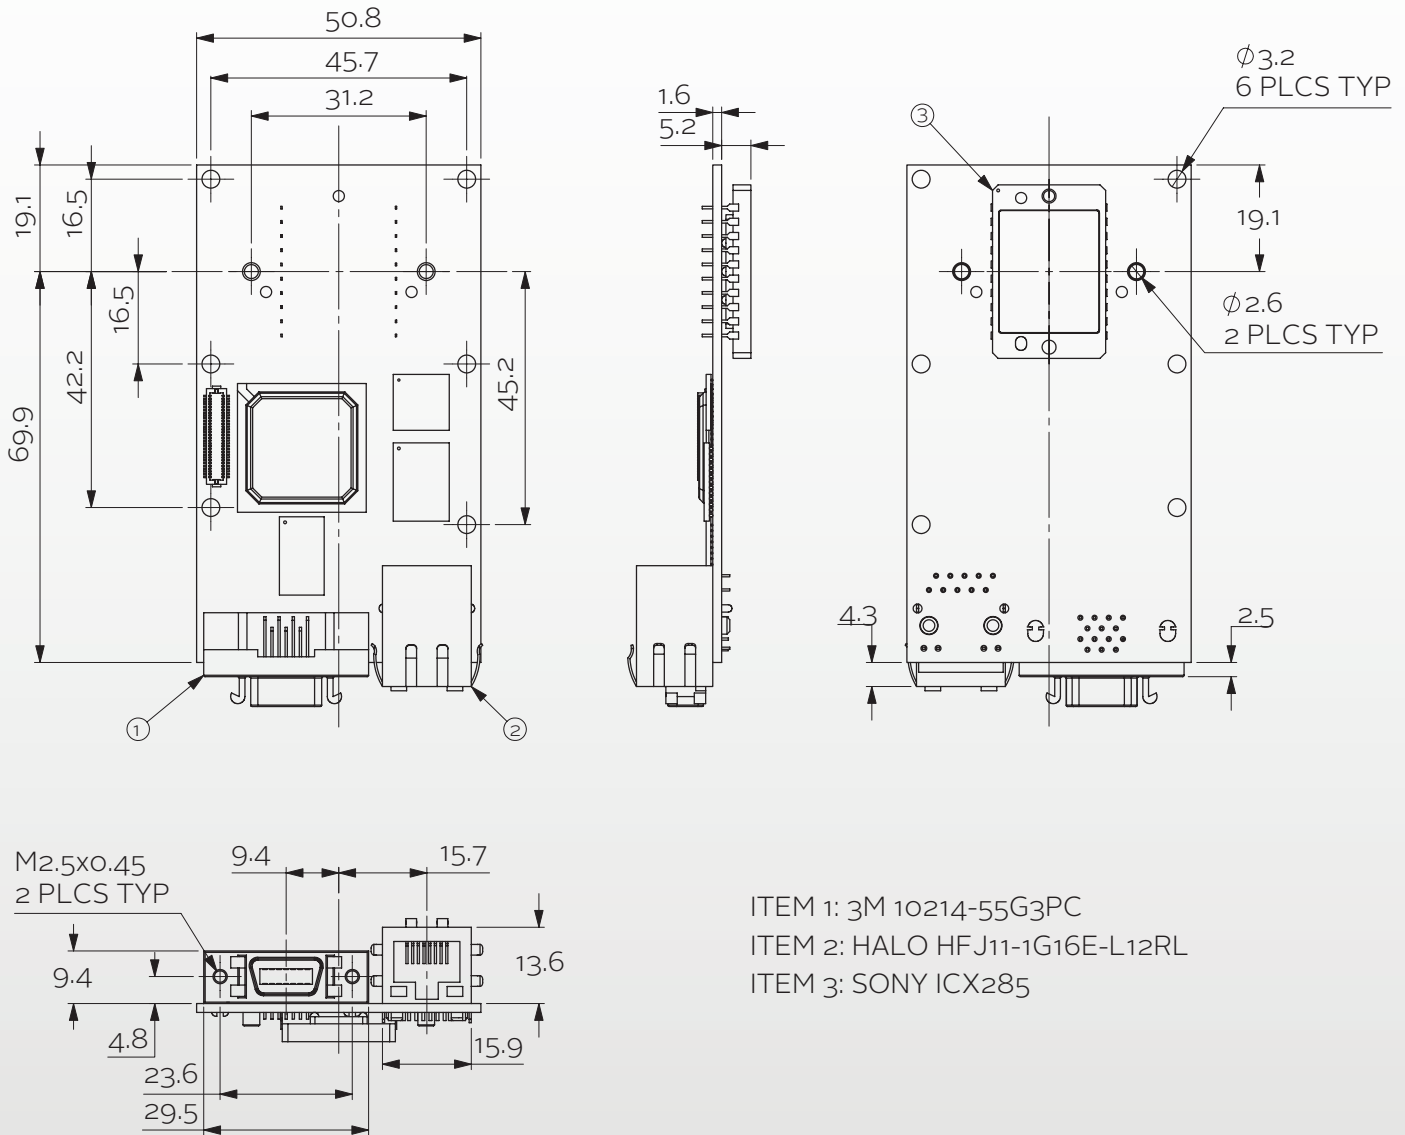

All rights reserved.

www.alliedvision.com | info@alliedvision.com

Portrait sensor and inline connector

- ITEM 1: 3M 10214-55G3PC
- ITEM 2: HALO HFJ11-1G16E-L12RL
- ITEM 3: SONY ICX285

All data in this document is subject to change without notice. All texts, pictures and graphics are protected by copyright and other laws protecting intellectual property.