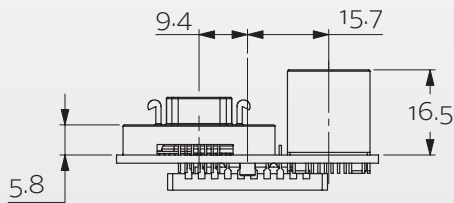

Landscape sensor and vertical connector

- ITEM 1: 3M 10214-6212PC
- ITEM 2: HALO HFJV1-E1G16-L12RL
- ITEM 3: SONY ICX285

All data in this document is subject to change without notice. All texts, pictures and graphics are protected by copyright and other laws protecting intellectual property.

Copyright © 12/2014 Allied Vision Technologies GmbH

All rights reserved.

www.alliedvision.com | info@alliedvision.com