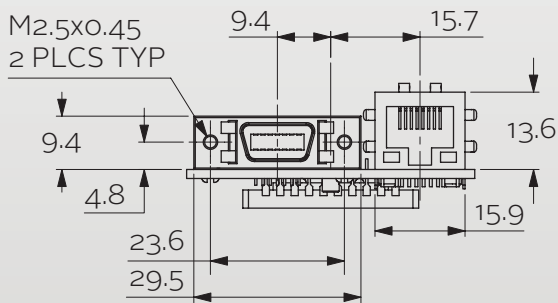

// TECHNICAL DRAWING

Prosilica GB1380 Cameras

Landscape sensor and inline connector

- ITEM 1: 3M 10214-55G3PC
- ITEM 2: HALO HFJ11-1G16E-L12RL
- ITEM 3: SONY ICX285

All data in this document is subject to change without notice. All texts, pictures and graphics are protected by copyright and other laws protecting intellectual property.