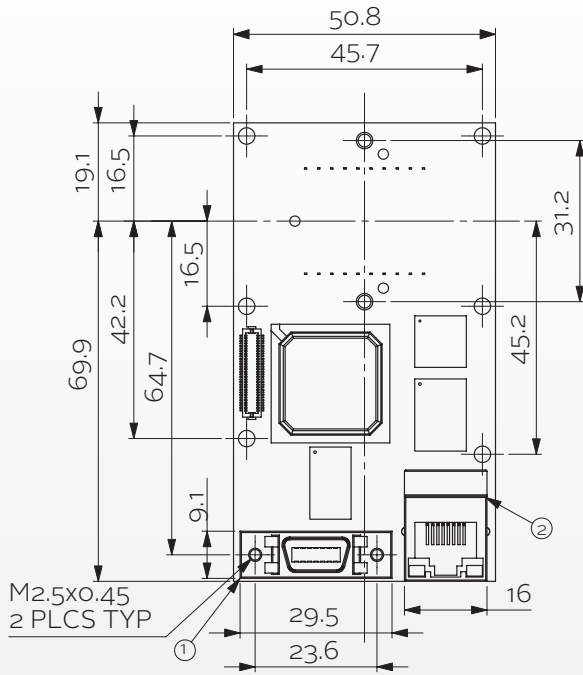

Landscape sensor and vertical connector

- ITEM 1: 3M 10214-6212PC
- ITEM 2: HALO HFJV1-E1G16-L12RL
- ITEM 3: SONY ICX285

All data in this document is subject to change without notice. All texts, pictures and graphics are protected by copyright and other laws protecting intellectual property.

Copyright © 12/2014 Allied Vision Technologies GmbH

All rights reserved.

www.alliedvision.com | info@alliedvision.com