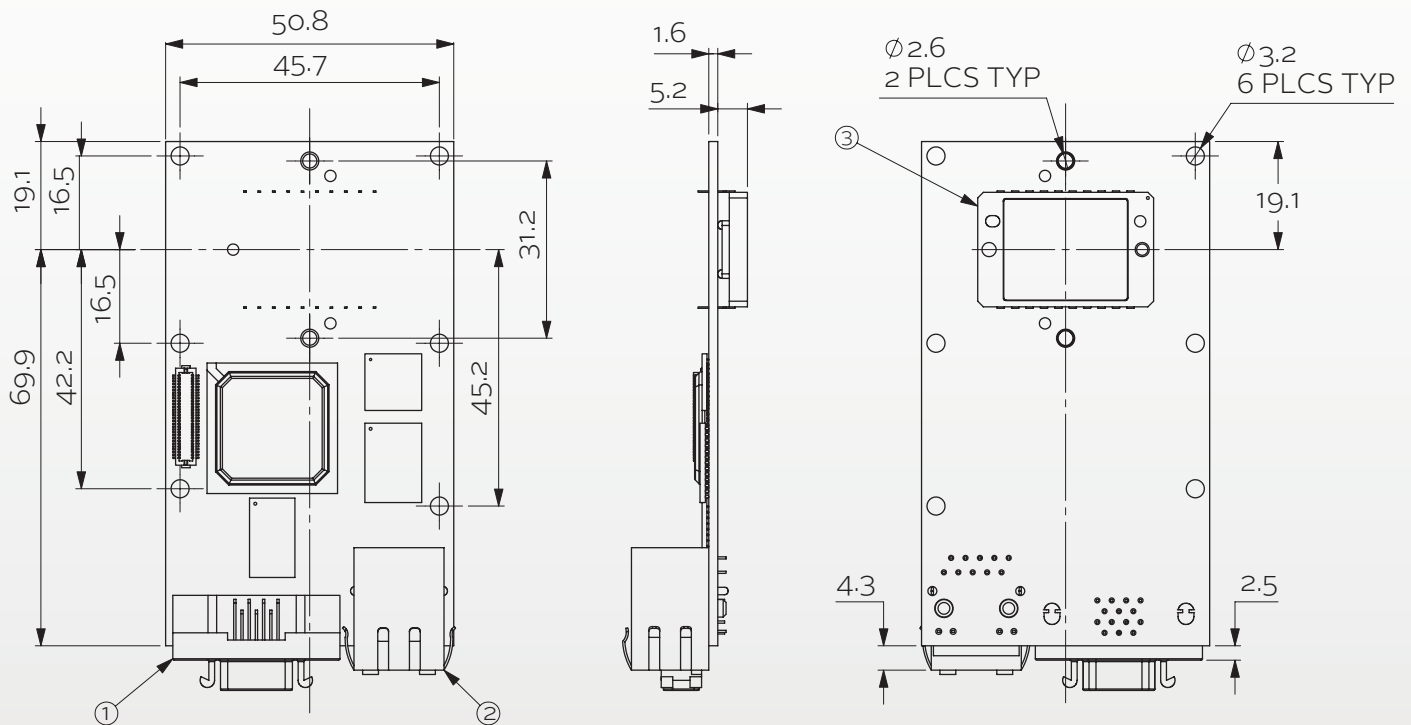

// TECHNICAL DRAWING

Prosilica GB1380 Cameras

Landscape sensor and inline connector

- ITEM 1: 3M 10214-55G3PC
- ITEM 2: HALO HFJ11-1G16E-L12RL
- ITEM 3: SONY ICX285

All data in this document is subject to change without notice. All texts, pictures and graphics are protected by copyright and other laws protecting intellectual property.