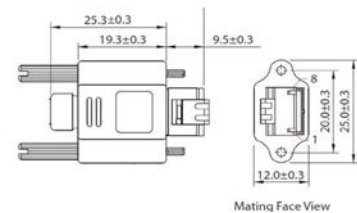

DATA SHEET

Interface cable

GigE Cat6e, RJ45 8p straight latch
to RJ45 8p straight screw lock, 5.0 m

Order code:
8260

V1.0.0
2016-Sep-28

Connector 1

RJ45, 8P8C fully shielded molded
connector with latch

Cable

Connector 2

RJ45 long connector
with screw lock

Cable label

Wiring diagram

Note

Unit in technical drawings is [mm].

Specifications

Feature	Specification
Length	5.0 m \pm 100 mm
Diameter	6.4 mm
Classification	Cat6, drag chain suitability
Static bending radius	38.4 mm
Dynamic bending radius	On request
Temperature range	On request
Regulations	UL20276, RoHS 2011/65/EU, REACH