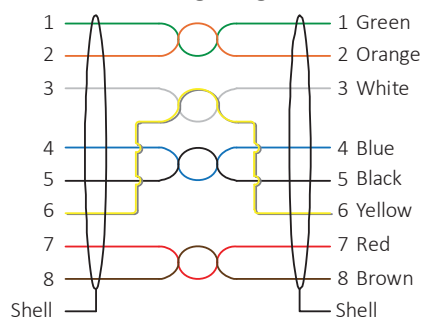

DATA SHEET

Interface cable

GigE Cat6e, RJ45 8p straight latch
to RJ45 8p straight screw lock, 5.0 m

Order code:
8260

V1.0.0
2016-Sep-28

Connector 1

RJ45, 8P8C fully shielded molded
connector with latch

Cable

Connector 2

RJ45 long connector
with screw lock

Cable label

Wiring diagram

Note

Unit in technical drawings is [mm].

Specifications

Feature	Specification
Length	5.0 m \pm 100 mm
Diameter	6.4 mm
Classification	Cat6, drag chain suitability
Static bending radius	38.4 mm
Dynamic bending radius	On request
Temperature range	On request
Regulations	UL20276, RoHS 2011/65/EU, REACH