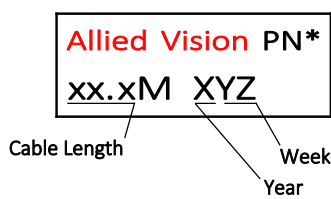

DATA SHEET

Interface cable

GigE Cat6e, RJ45 8p straight latch
to RJ45 8p straight screw lock, 5.0 m

Order code:
8260

V1.0.0
2016-Sep-28

Connector 1

RJ45, 8P8C fully shielded molded
connector with latch

Cable

Connector 2

RJ45 long connector
with screw lock

Cable label

Wiring diagram

Note

Unit in technical drawings is [mm].

Specifications

Feature	Specification
Length	5.0 m \pm 100 mm
Diameter	6.4 mm
Classification	Cat6, drag chain suitability
Static bending radius	38.4 mm
Dynamic bending radius	On request
Temperature range	On request
Regulations	UL20276, RoHS 2011/65/EU, REACH