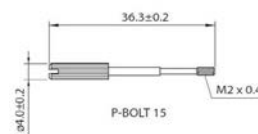

DATA SHEET

Interface cable

GigE Cat6e, RJ45 8p straight latch
to RJ45 8p straight screw lock, 5.0 m

Order code:
8260

V1.0.0
2016-Sep-28

Connector 1

RJ45, 8P8C fully shielded molded
connector with latch

Cable

Connector 2

RJ45 long connector
with screw lock

Cable label

Wiring diagram

Note

Unit in technical drawings is [mm].

Specifications

Feature	Specification
Length	5.0 m \pm 100 mm
Diameter	6.4 mm
Classification	Cat6, drag chain suitability
Static bending radius	38.4 mm
Dynamic bending radius	On request
Temperature range	On request
Regulations	UL20276, RoHS 2011/65/EU, REACH