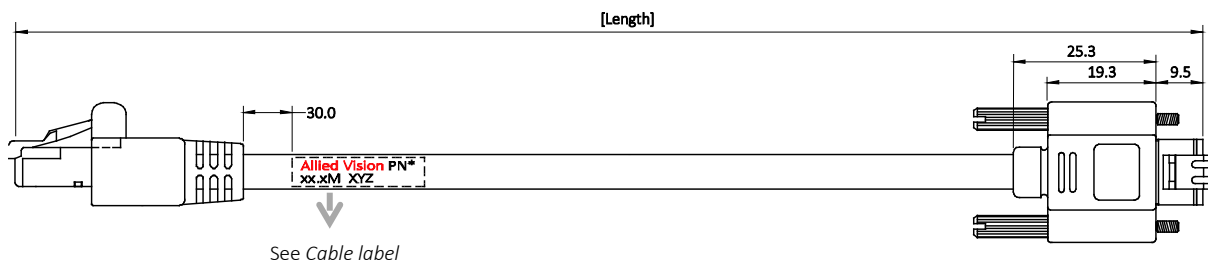

DATA SHEET

Interface cable

GigE Cat6e, RJ45 8p straight latch
to RJ45 8p straight screw lock, 5.0 m

Order code:
8260

V1.0.0
2016-Sep-28

Connector 1

RJ45, 8P8C fully shielded molded
connector with latch

Cable

Connector 2

RJ45 long connector
with screw lock

Cable label

Wiring diagram

Note

Unit in technical drawings is [mm].

Specifications

Feature	Specification
Length	5.0 m \pm 100 mm
Diameter	6.4 mm
Classification	Cat6, drag chain suitability
Static bending radius	38.4 mm
Dynamic bending radius	On request
Temperature range	On request
Regulations	UL20276, RoHS 2011/65/EU, REACH