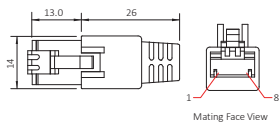

DATA SHEET

Interface cable

GigE Cat6e, RJ45 8p straight latch
to RJ45 8p straight screw lock, 5.0 m

Order code:
8260

V1.0.0
2016-Sep-28

Connector 1

RJ45, 8P8C fully shielded molded
connector with latch

Cable

Connector 2

RJ45 long connector
with screw lock

Cable label

Wiring diagram

Note

Unit in technical drawings is [mm].

Specifications

Feature	Specification
Length	5.0 m \pm 100 mm
Diameter	6.4 mm
Classification	Cat6, drag chain suitability
Static bending radius	38.4 mm
Dynamic bending radius	On request
Temperature range	On request
Regulations	UL20276, RoHS 2011/65/EU, REACH